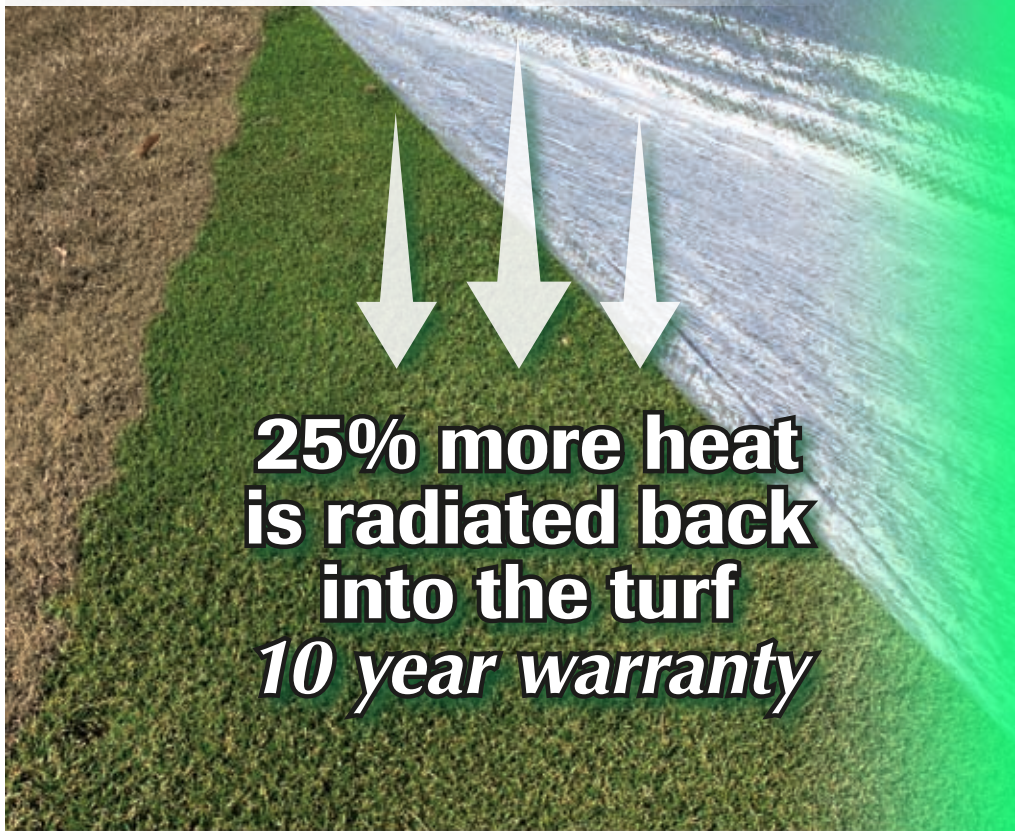

make your greens **GREENER** with *Evergreen* **RADIANT**

IMPROVING ON NATURE

**25% more heat
is radiated back
into the turf**
10 year warranty

**Protects turf from
frost damage**

NEW REVOLUTIONARY PATENTED TECHNOLOGY

When it comes to getting your greens ready earlier, **Evergreen** has you covered. Lab tested and golf course approved, we've been helping get golfers putting sooner for over 20 years.

We've improved our **Evergreen Turf Cover** with the result that 25% more heat is radiated back into the turf.

Compare these features:

- easy installation and removal in minutes
- lightweight one piece construction
- silver coating specially designed to allow air, water and sunlight to penetrate
- promotes earlier and more rapid germination
- designed exclusively for the turf industry
- ten year warranty
- protects turf from frost damage