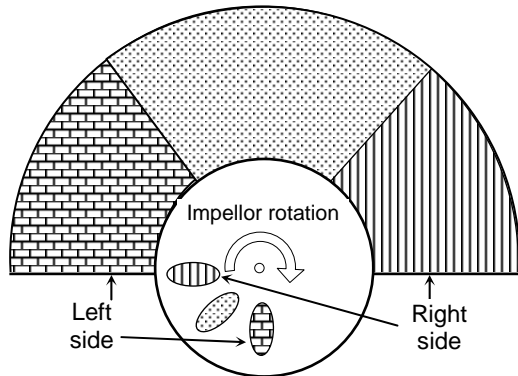

Spread Pattern as seen from pushing or towing side of spreader, looking into hopper.

Each drop hole in the base of the hopper has a corresponding  $\frac{1}{3}^{\text{rd}}$  coverage area with a feathered-edge. The spread pattern can be adjusted for all weights and sizes of materials by using the right and left side variable coverage ports shown with stripes and squares. These ports can be closed to effectively balance the spread pattern, giving equal amounts of material across the 180° pattern without compromising spread width or application rate. Test all material prior to beginning spreading job.