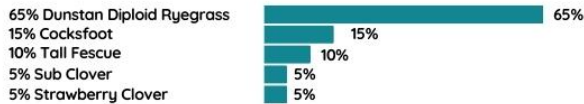

Pasture Range

PASTURE

Advanced Seed Drylands Pasture Seed Blend

Will give boost to run down pastures. Suits low summer rainfall. Pasture Drylands is formulated for difficult, drier areas where grazing is consistent.