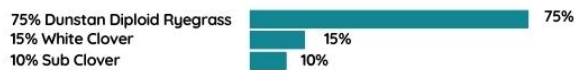

Advanced Seed Pasture Booster Seed Blend

Ideally suited to 525mm plus rainfall areas. Formulated for rapid growth and high productivity.

SOWING RATE: 20-40kg per hectare