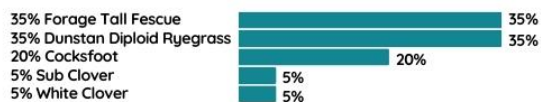

Ideally suited to 525mm plus rainfall areas. Formulated for rapid growth and high productivity.

SOWING RATE: 20-40kg per hectare

Advanced Seed Pasture Equine Seed Blend

Pasture Equine is formulated specifically for horses. It's palatable varieties are designed to rejuvenate pastures with good germination and establishment. Good in difficult, drier areas where grazing is consistent. It will give a boost to run down paddocks and is suited to low summer rainfall.