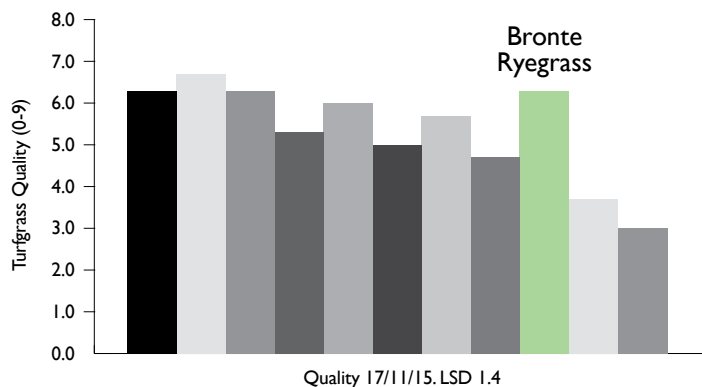

Racing Victoria Turfgrass Trials 2015 (Ryegrass)

For more information or the name of your nearest distributor call Advanced Seed or visit our website www.adseed.com.au
31 Merri Concourse Campbellfield VIC 3061

T (03) 9462 0340 F (03) 9462 0275

E sales@adseed.com.au